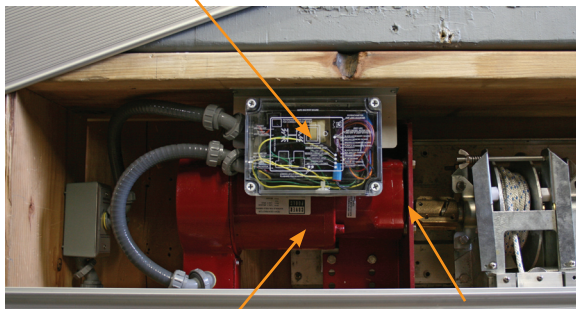

New Save-T® 3 upgrade with Key Switch

NEW: hardwired to wall-mounted key switch

NEW: powerful motor upgrade with adaptor plate to connect to old mechanism

NEW: Hardwired control with key switch flush-mounted on wall (can be surface-mounted)

New Save-T® 3 upgrade with CoverLink™ Wireless Control

NEW: wireless signal received from wall-mounted control pad

NEW: powerful motor upgrade with adaptor plate to connect to old mechanism

NEW: Wireless control pad surface-mounted on wall (can be flush-mounted)