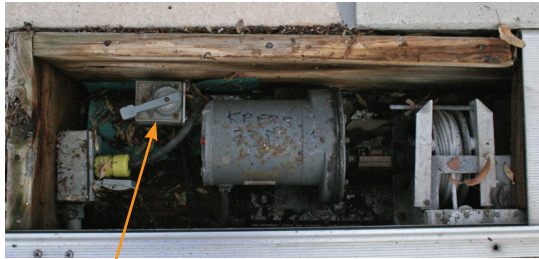

Save-T® Pool Cover

1-800-447-2838 | www.coverpools.com

Upgrade to the power and convenience of a

Save-T® 3

automatic pool cover system

Old MODEL 1 System

OLD: Control lever in pit

The Save-T® 3 “big RED” upgrade adds a powerful motor with the convenience of a key switch or wireless control.

New Save-T® 3 upgrade with Key Switch

NEW: hardwired to wall-mounted key switch

NEW: powerful motor upgrade with adaptor plate to connect to old mechanism

NEW: Hardwired control with key switch flush-mounted on wall (can be surface-mounted)

New Save-T® 3 upgrade with CoverLink™ Wireless Control

NEW: wireless signal received from wall-mounted control pad

NEW: powerful motor upgrade with adaptor plate to connect to old mechanism

NEW: Wireless control pad surface-mounted on wall (can be flush-mounted)