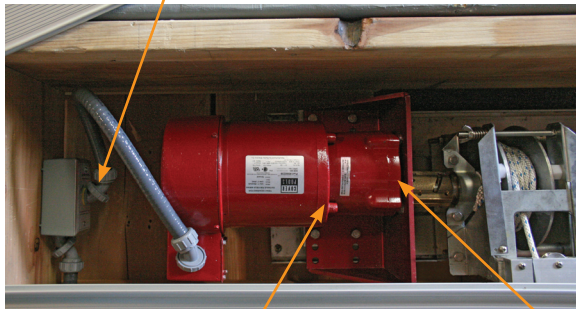

Save-T® Pool Cover

1-800-447-2838 | www.coverpools.com

Upgrade to the power and convenience of a

Save-T® 3

automatic pool cover system

Old MODEL 1 System

OLD: Control lever in pit

The Save-T® 3 “big RED” upgrade adds a powerful motor with the convenience of a key switch or wireless control.

New Save-T® 3 upgrade with Key Switch

NEW: hardwired to wall-mounted key switch

NEW: powerful motor upgrade with adaptor plate to connect to old mechanism

NEW: Hardwired control with key switch flush-mounted on wall (can be surface-mounted)

New Save-T® 3 upgrade with CoverLink™ Wireless Control

NEW: wireless signal received from wall-mounted control pad

NEW: powerful motor upgrade with adaptor plate to connect to old mechanism

NEW: Wireless control pad surface-mounted on wall (can be flush-mounted)